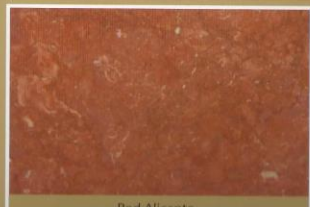

WG Onyx / Traonyx

Spider White Onyx

White Onyx

Brown Traonyx

Wooden Onyx

Leather Beige

Honey Onyx

WG Marble

Armany Grey

Dragon

Rose

Brown Flower

Red Alicante

Red Flower

WG Stock

ARMANY GRAY (DARK)

ARMANY GRAY (LIGHT)

ARMANY GRAY STOCK

RED FLOWER MARBLE

LIME STONE (GOHARE) 2CM

LIME STONE (GOHARE) 3CM

WG Marble

Armany Grey

Rose

Red Alicante

WG Stock

TRAVERTINE

LIGHT BEIGE TRAVERTINE

TRAVERTINE

GREY SILVER TRAVERTINE

TRAVERTINE

NEW SILVER TRAVERTINE