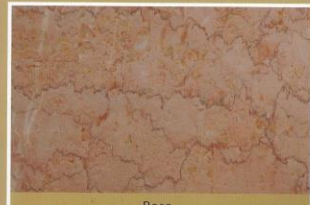

Armany Grey

Dragon

Rose

Brown Flower

Red Alicante

Red Flower

WG Stock

ARMANY GRAY (DARK)

ARMANY GRAY (LIGHT)

ARMANY GRAY STOCK

RED FLOWER MARBLE

LIME STONE (GOHARE) 2CM

LIME STONE (GOHARE) 3CM

WG Marble

Armany Grey

Rose