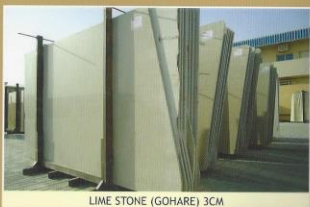

ARMANY GRAY (LIGHT)

ARMANY GRAY STOCK

RED FLOWER MARBLE

LIME STONE (GOHARE) 2CM

LIME STONE (GOHARE) 3CM

WG Marble

Armany Grey

Rose