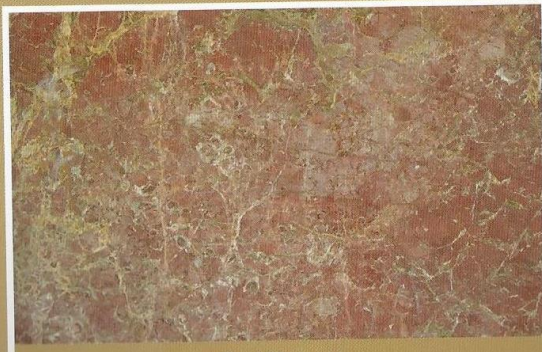

Armany Grey

Dragon

Rose

Brown Flower

Red Alicante

Red Flower

WG Stock

ARMANY GRAY (DARK)

ARMANY GRAY (LIGHT)

ARMANY GRAY STOCK

RED FLOWER MARBLE

LIME STONE (GOHARE) 2CM

LIME STONE (GOHARE) 3CM

WG Marble

Armany Grey

Rose