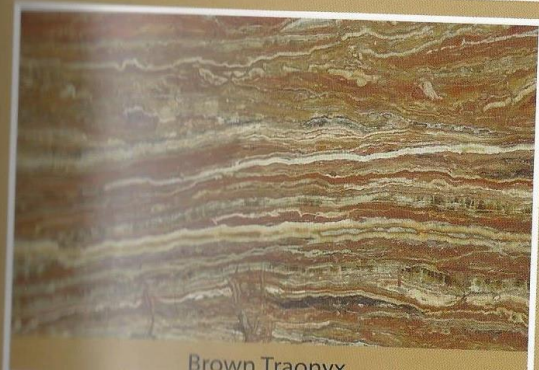

WG Onyx / Traonyx

Spider White Onyx

White Onyx

Brown Traonyx

Wooden Onyx

Leather Beige

Honey Onyx

WG Marble

Armany Grey

Dragon

Rose

Brown Flower

Red Alicante

Red Flower

WG Stock

ARMANY GRAY (DARK)

ARMANY GRAY (LIGHT)

ARMANY GRAY STOCK

RED FLOWER MARBLE

LIME STONE (GOHARE) 2CM

LIME STONE (GOHARE) 3CM

WG Marble

Armany Grey

Rose