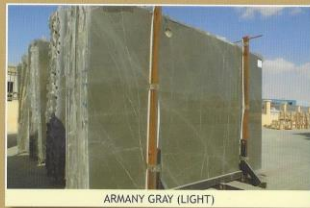

Armany Grey

Dragon

Rose

Brown Flower

Red Alicante

Red Flower

WG Stock

ARMANY GRAY (DARK)

ARMANY GRAY (LIGHT)

ARMANY GRAY STOCK

RED FLOWER MARBLE

LIME STONE (GOHARE) 2CM

LIME STONE (GOHARE) 3CM

WG Marble

Armany Grey

Rose