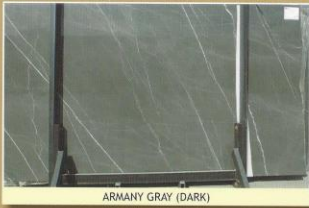

Armany Grey

Dragon

Rose

Brown Flower

Red Alicante

Red Flower

WG Stock

ARMANY GRAY (DARK)

ARMANY GRAY (LIGHT)

ARMANY GRAY STOCK

RED FLOWER MARBLE

LIME STONE (GOHARE) 2CM

LIME STONE (GOHARE) 3CM

WG Marble

Armany Grey

Rose