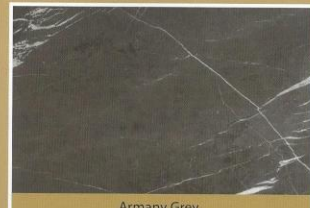

Armany Grey

Dragon

Rose

Brown Flower

Red Alicante

Red Flower

WG Stock

ARMANY GRAY (DARK)

ARMANY GRAY (LIGHT)

ARMANY GRAY STOCK

RED FLOWER MARBLE

LIME STONE (GOHARE) 2CM

LIME STONE (GOHARE) 3CM

WG Marble

Armany Grey

Rose

Red Alicante

WG Stock

TRAVERTINE

LIGHT BEIGE TRAVERTINE

TRAVERTINE

GREY SILVER TRAVERTINE

TRAVERTINE

NEW SILVER TRAVERTINE