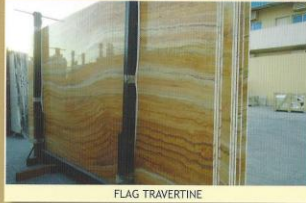

WG Stock

FLAG TRAVERTINE