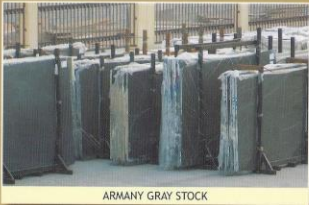

WG Stock

WG Marble

WG Stock

WG Stock